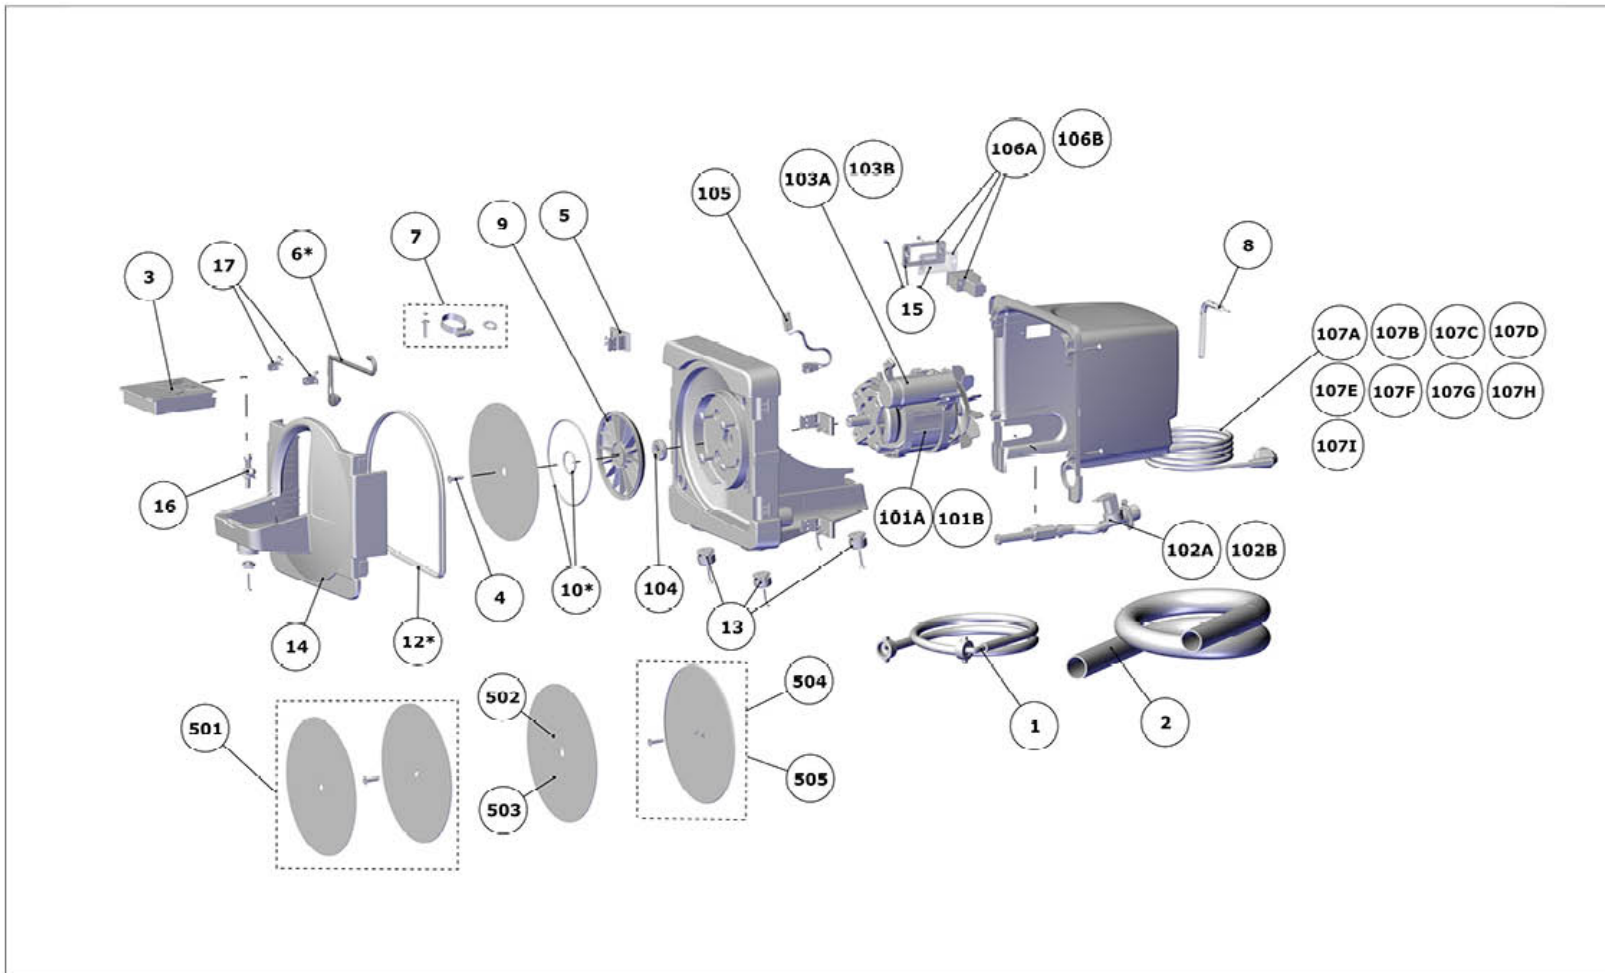

1808 xxxx MT3

21-6630 3-10/2020 / A

Version	Position	Name	Article number	Wishlist
A	1	Admission hose compl. Trimmer	900020976	
A	2	Outlet hose 41x35mm grey 1,5m long	900150449 ^{*)}	
A	3	MT3/MT3 pro Trimmer table complete	900036292	
A	4	Screw for trimming disc MT2/TT2/MTplus/MT3/MT3 pro	900035237	
A	5	Door locker MT3/MT3 pro	900036267	
A	6	Spray pipe MT3/MT3 pro	900036405 ^{*)}	
A	7	Hardware for MT3/MT3 pro	918080001	
A	8	Tools for MT3/MT3 pro	900036614	
A	9	Flange MT3/MT3 pro complete	900036296	
A	10	Set of O-rings for flange MTplus/MT2/TT2/MT3/MT3 pro	900033450 ^{*)}	
A	12	Door gasket MT3/MT3 pro	900036511 ^{*)}	
A	13	Rubber bases for trimmer MT3/MT pro	900034653	
A	14	Door complete MT3	900036286	
A	15	Cap on/off switch MT3	900036412 ^{*)}	
A	16	Bracket MT3	900036293	
A	17	Holder for trimmer table MT3 / MT3 pro	918080004	
A	101A	Driving motor MT3 230V	900036282	
A	101B	Driving motor MT3 120V	900036321	

^{*)} Wear and tear parts, excluded from the guarantee.

Replacement parts

MT3 inkl. Marathon, 220-240 V

Version

A

Article number

18080500

making work easy