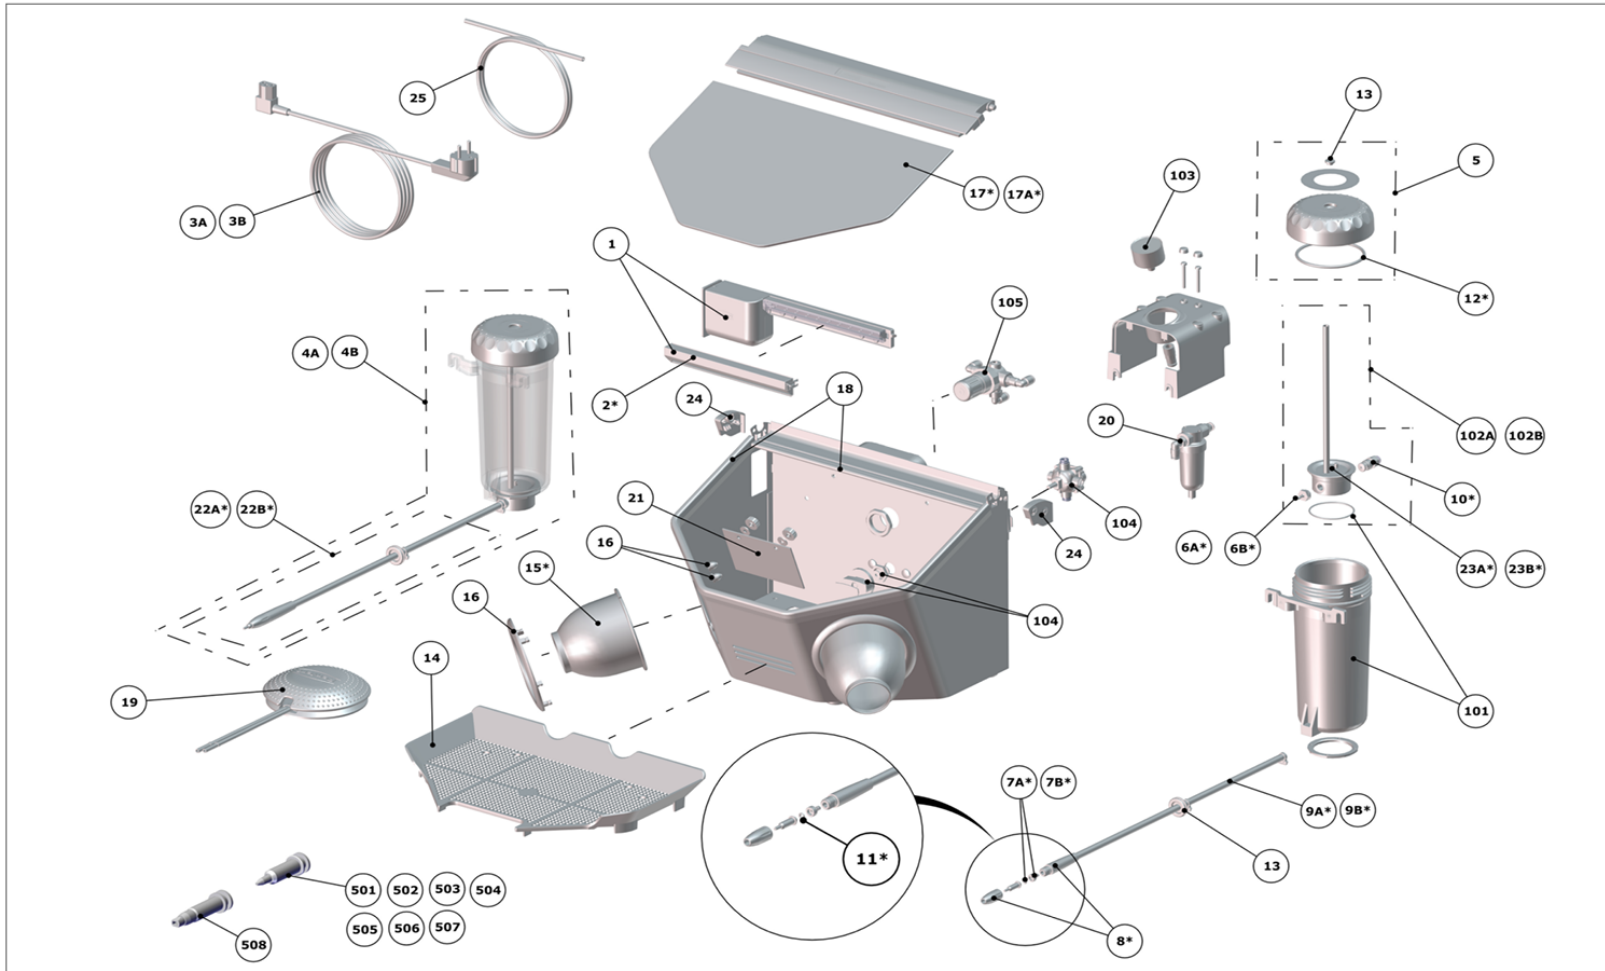

2948 xxxx Basic master

21-6641 17012018 / A

Version	Position	Name	Article number	Wishlist
A	1	Lamp complete	900021428	
A	2	Cover for lamp	900036659*	
A	3A	Unit connector cable 230V	900036121	
A	3B	Unit connector cable 120V	900036122	
A	4A	Additional tank 25-70µ basic quattro 2958	29580050	
A	4B	Additional tank 70-250µ basic quattro 2958	29580250	
A	5	Lid f.replacement tank BASIC 25-500µm	900035801	
A	6A	IT blasting hose incl. handpiece 25-70 µm	929000050*	
A	6B	IT blasting hose incl. handpiece 70-500 µm	929000500*	
A	7A	IT blasting hose incl. handpiece 25-70 µm	929000050*	
A	7B	IT blasting hose incl. handpiece 70-500 µm	929000500*	
A	8	IT blasting hose incl. handpiece 70-500 µm	929000500*	
A	9A	IT blasting hose incl. handpiece 25-70 µm	929000050*	
A	9B	IT blasting hose incl. handpiece 70-500 µm	929000500*	
A	10	Filter cartridge	900021431*	
A	12	O-ring DIN 3771 82x4 NBR 55	900033035*	
A	13	Hardware Basic	929470002	
A	14	Base grid	900036330	

*) Wear and tear parts, excluded from the guarantee.

Version	Position	Name	Article number	Wishlist
A	15	Hand sleeves	900034751*	
A	16	Ring for hand sleeves	900036339	
A	17	Coated glass screen master/quattro	900021435*	
A	17A	Uncoated glass screen master/quattro	900036311*	
A	18	Edge protection Basic	929470001	
A	19	Pneumatic foot switch	900020921	
A	20	Inlet filter master/quattro	900036598	
A	21	Ventilating flap 2946	900034104	
A	22A	IT blasting hose incl. handpiece 25-70 µm	929000050*	
A	22B	IT blasting hose incl. handpiece 70-500 µm	929000500*	
A	23A	Plug-in dosing nipple 25-70 µm	900036353	
A	23B	Plug-in dosing nipple 70-250µm	900036354	
A	24	Side panels Basic	929470003	
A	25	PU-hose 6 x 3.9 mm, blue 5 M	900150864	
A	101	Replacement tank case Basic	900035800	
A	102A	Mixing chamber 25-70µm master/classic/quattro/eco	900036386	
A	102B	Mixing chamber 70-250µm master/classic/quattro/eco	900036387	
A	103	Manometer with screw fitting	21119	