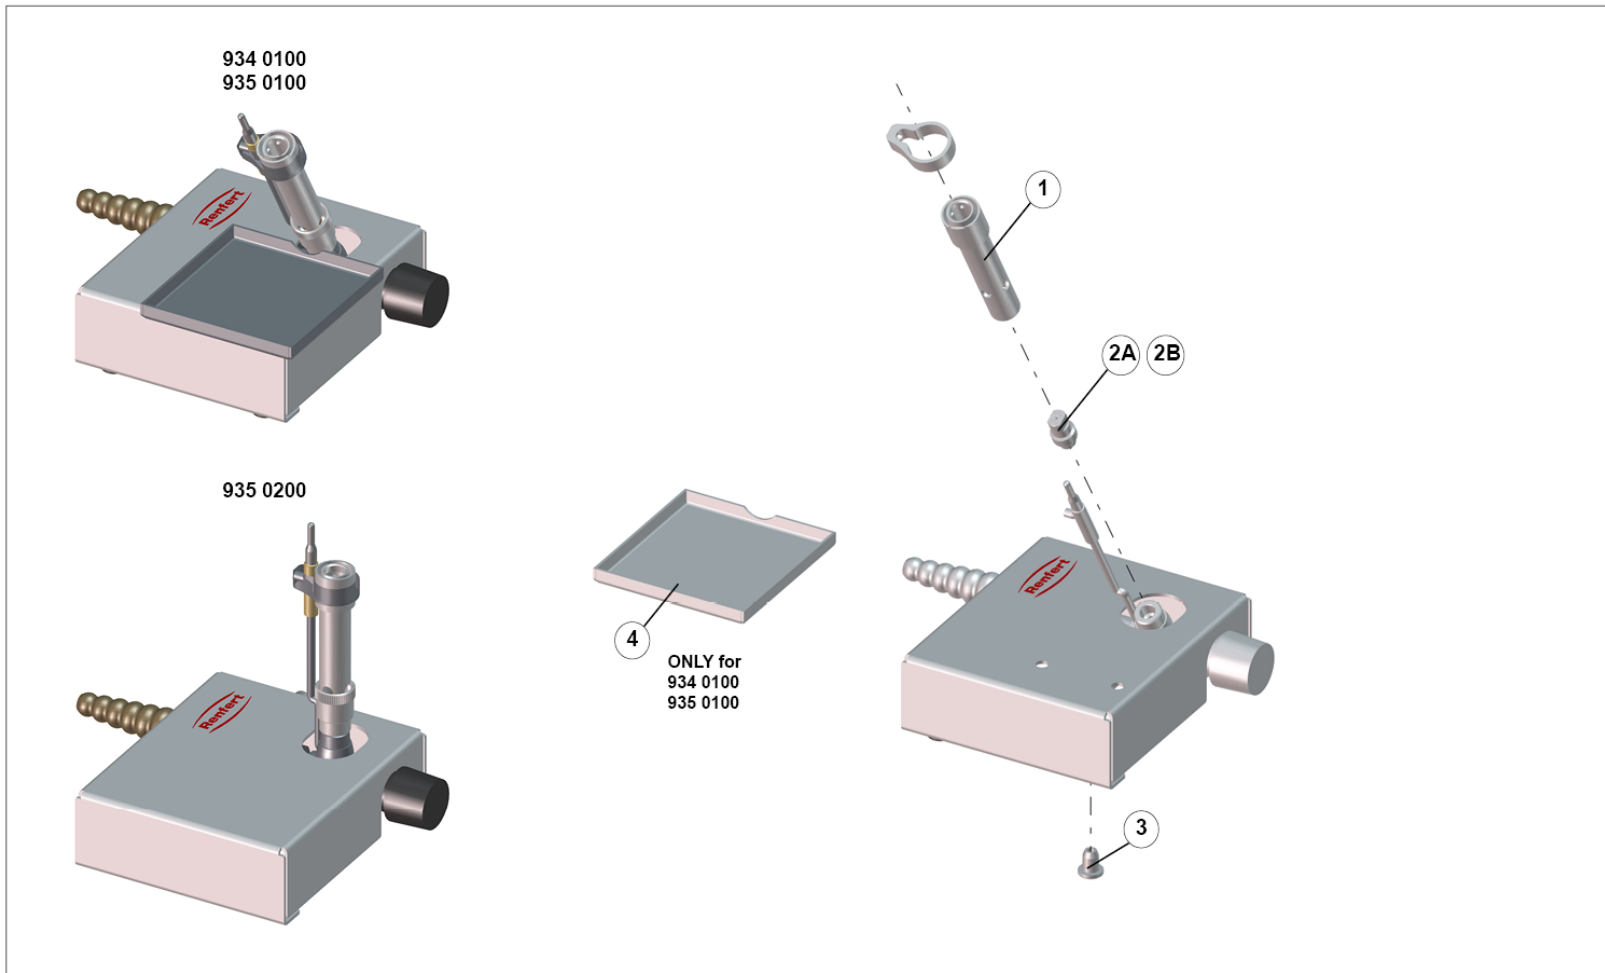

934 0100 / 935 0100 / 935 0200

21-6713 18012018 / A

Replacement parts

# Safety burner eco, Liquid gas

Version

A

Article number

9340100

making work easy

Version	Position	Name	Article number	Wishlist
A	1	Mixing tube complete	900032138	
A	2A	Conversion kit gas	900035207	
A	2B	Conversion kit natural gas E	900035208	
A	3	Case feet	900030038	
A	4	Collection pan	900033508	